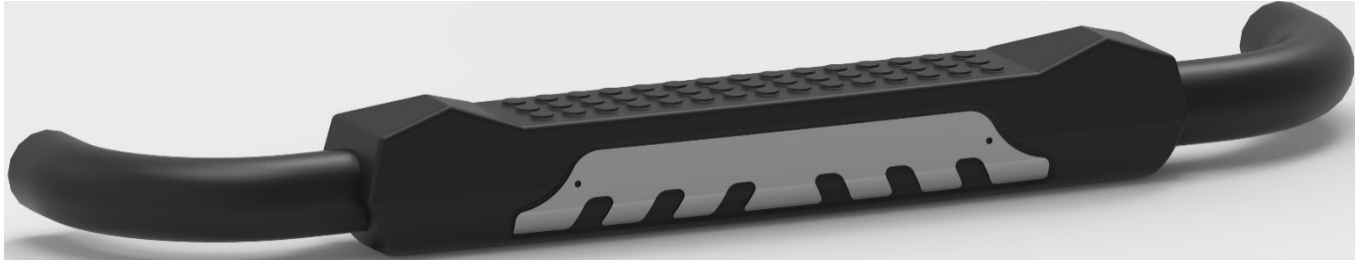

A.K.506.S ATLANTIS BLACK CHROME REAR BAR Ø60

A.K.506.S	AK506S01	pick-up	FIAT	FULLBACK 2016+	rear-bar	ATLANTIS-BLACK
A.K.506.S	AK506S03	pick-up	FORD	RANGER-2012+	rear-bar	ATLANTIS-BLACK
A.K.506.S	AK506S05	pick-up	ISUZU	D-MAX 2012-2018	rear-bar	ATLANTIS-BLACK
A.K.506.S	AK506S06	pick-up	ISUZU	D-MAX 2018+	rear-bar	ATLANTIS-BLACK
A.K.506.S	AK506S09	pick-up	MERCEDES	X-CLASS 2017+	rear-bar	ATLANTIS-BLACK
A.K.506.S	AK506S11	pick-up	MITSUBISHI	L 200 2015-2019	rear-bar	ATLANTIS-BLACK
A.K.506.S	AK506S12	pick-up	MITSUBISHI	L 200 2019+	rear-bar	ATLANTIS-BLACK
A.K.506.S	AK506S14	pick-up	NISSAN	NAVARA 2016+	rear-bar	ATLANTIS-BLACK
A.K.506.S	AK506S19	pick-up	TOYOTA	HILUX 2015-2020	rear-bar	ATLANTIS-BLACK
A.K.506.S	AK506S20	pick-up	TOYOTA	HILUX 2020+	rear-bar	ATLANTIS-BLACK
A.K.506.S	AK506S21	pick-up	VOLKSWAGEN	AMAROK 2010-2014	rear-bar	ATLANTIS-BLACK
A.K.506.S	AK506S22	pick-up	VOLKSWAGEN	AMAROK 2014+	rear-bar	ATLANTIS-BLACK
A.K.506.S	AK506S25	pick-up	SSANGYONG	MUSSO GRAND 2019+	rear-bar	ATLANTIS-BLACK
A.K.506.S	AK506S26	suv	CITROEN	C5 AIRCROSS 2019+	rear-bar	ATLANTIS-BLACK
A.K.506.S	AK506S27	suv	CITROEN	C3 AIRCROSS 2019+	rear-bar	ATLANTIS-BLACK
A.K.506.S	AK506S28	suv	PEUGEOT	2008 2019+	rear-bar	ATLANTIS-BLACK
A.K.506.S	AK506S29	suv	PEUGEOT	3008 2016+	rear-bar	ATLANTIS-BLACK
A.K.506.S	AK506S30	suv	OPEL	CROSSLAND X 2017+	rear-bar	ATLANTIS-BLACK
A.K.506.S	AK506S31	suv	OPEL	GRANDLAND X 2017+	rear-bar	ATLANTIS-BLACK
A.K.506.S	AK506S32	suv	NISSAN	QASHQAI 2013-2017	rear-bar	ATLANTIS-BLACK
A.K.506.S	AK506S33	suv	NISSAN	QASHQAI 2017-2021	rear-bar	ATLANTIS-BLACK
A.K.506.S	AK506S34	suv	MITSUBISHI	ASX 2016+	rear-bar	ATLANTIS-BLACK