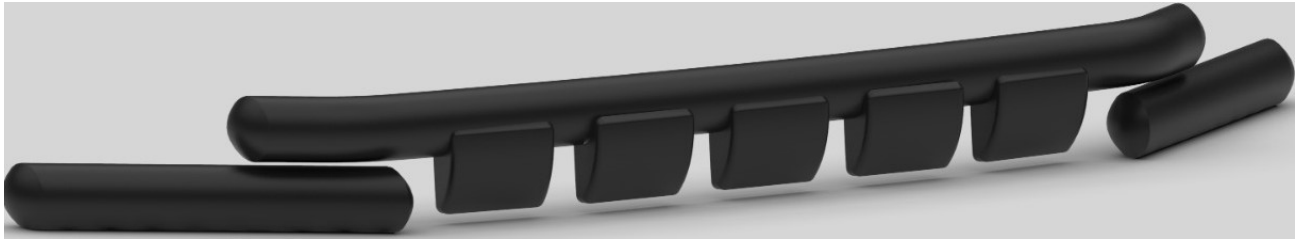

K.ON.215.S ANACONDA BLACK CHROME FRONT BAR Ø76

K.ON.215.S	KON215S01	pick-up	FIAT	FULLBACK 2016+	front-bar	ANACONDA BLACK
K.ON.215.S	KON215S03	pick-up	FORD	RANGER-2012+	front-bar	ANACONDA BLACK
K.ON.215.S	KON215S05	pick-up	ISUZU	D-MAX 2012-2018	front-bar	ANACONDA BLACK
K.ON.215.S	KON215S06	pick-up	ISUZU	D-MAX 2018+	front-bar	ANACONDA BLACK
K.ON.215.S	KON215S09	pick-up	MERCEDES	X-CLASS 2017+	front-bar	ANACONDA BLACK
K.ON.215.S	KON215S11	pick-up	MITSUBISHI	L 200 2015-2019	front-bar	ANACONDA BLACK
K.ON.215.S	KON215S12	pick-up	MITSUBISHI	L 200 2019+	front-bar	ANACONDA BLACK
K.ON.215.S	KON215S14	pick-up	NISSAN	NAVARA 2016+	front-bar	ANACONDA BLACK
K.ON.215.S	KON215S19	pick-up	TOYOTA	HILUX 2015-2020	front-bar	ANACONDA BLACK
K.ON.215.S	KON215S20	pick-up	TOYOTA	HILUX 2020+	front-bar	ANACONDA BLACK
K.ON.215.S	KON215S21	pick-up	VOLKSWAGEN	AMAROK 2010-2014	front-bar	ANACONDA BLACK
K.ON.215.S	KON215S22	pick-up	VOLKSWAGEN	AMAROK 2014+	front-bar	ANACONDA BLACK
K.ON.215.S	KON215S25	pick-up	SSANGYONG	MUSSO GRAND 2019+	front-bar	ANACONDA BLACK