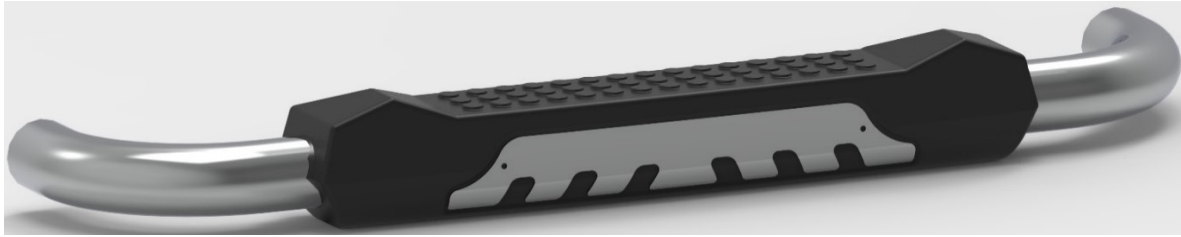

A.K.506 ATLANTIS CHROME REAR BAR Ø60

A.K.506	AK50601	pick-up	FIAT	FULLBACK 2016+	rear-bar	ATLANTIS
A.K.506	AK50603	pick-up	FORD	RANGER-2012+	rear-bar	ATLANTIS
A.K.506	AK50605	pick-up	ISUZU	D-MAX 2012-2018	rear-bar	ATLANTIS
A.K.506	AK50606	pick-up	ISUZU	D-MAX 2018+	rear-bar	ATLANTIS
A.K.506	AK50609	pick-up	MERCEDES	X-CLASS 2017+	rear-bar	ATLANTIS
A.K.506	AK50611	pick-up	MITSUBISHI	L 200 2015-2019	rear-bar	ATLANTIS
A.K.506	AK50612	pick-up	MITSUBISHI	L 200 2019+	rear-bar	ATLANTIS
A.K.506	AK50614	pick-up	NISSAN	NAVARA 2016+	rear-bar	ATLANTIS
A.K.506	AK50619	pick-up	TOYOTA	HILUX 2015-2020	rear-bar	ATLANTIS
A.K.506	AK50620	pick-up	TOYOTA	HILUX 2020+	rear-bar	ATLANTIS
A.K.506	AK50621	pick-up	VOLKSWAGEN	AMAROK 2010-2014	rear-bar	ATLANTIS
A.K.506	AK50622	pick-up	VOLKSWAGEN	AMAROK 2014+	rear-bar	ATLANTIS
A.K.506	AK50625	pick-up	SSANGYONG	MUSSO GRAND 2019+	rear-bar	ATLANTIS
A.K.506	AK50626	suv	CITROEN	C5 AIRCROSS 2019+	rear-bar	ATLANTIS
A.K.506	AK50627	suv	CITROEN	C3 AIRCROSS 2019+	rear-bar	ATLANTIS
A.K.506	AK50628	suv	PEUGEOT	2008 2019+	rear-bar	ATLANTIS
A.K.506	AK50629	suv	PEUGEOT	3008 2016+	rear-bar	ATLANTIS
A.K.506	AK50630	suv	OPEL	CROSSLAND X 2017+	rear-bar	ATLANTIS
A.K.506	AK50631	suv	OPEL	GRANDLAND X 2017+	rear-bar	ATLANTIS
A.K.506	AK50632	suv	NISSAN	QASHQAI 2013-2017	rear-bar	ATLANTIS
A.K.506	AK50633	suv	NISSAN	QASHQAI 2017-2021	rear-bar	ATLANTIS
A.K.506	AK50634	suv	MITSUBISHI	ASX 2016+	rear-bar	ATLANTIS